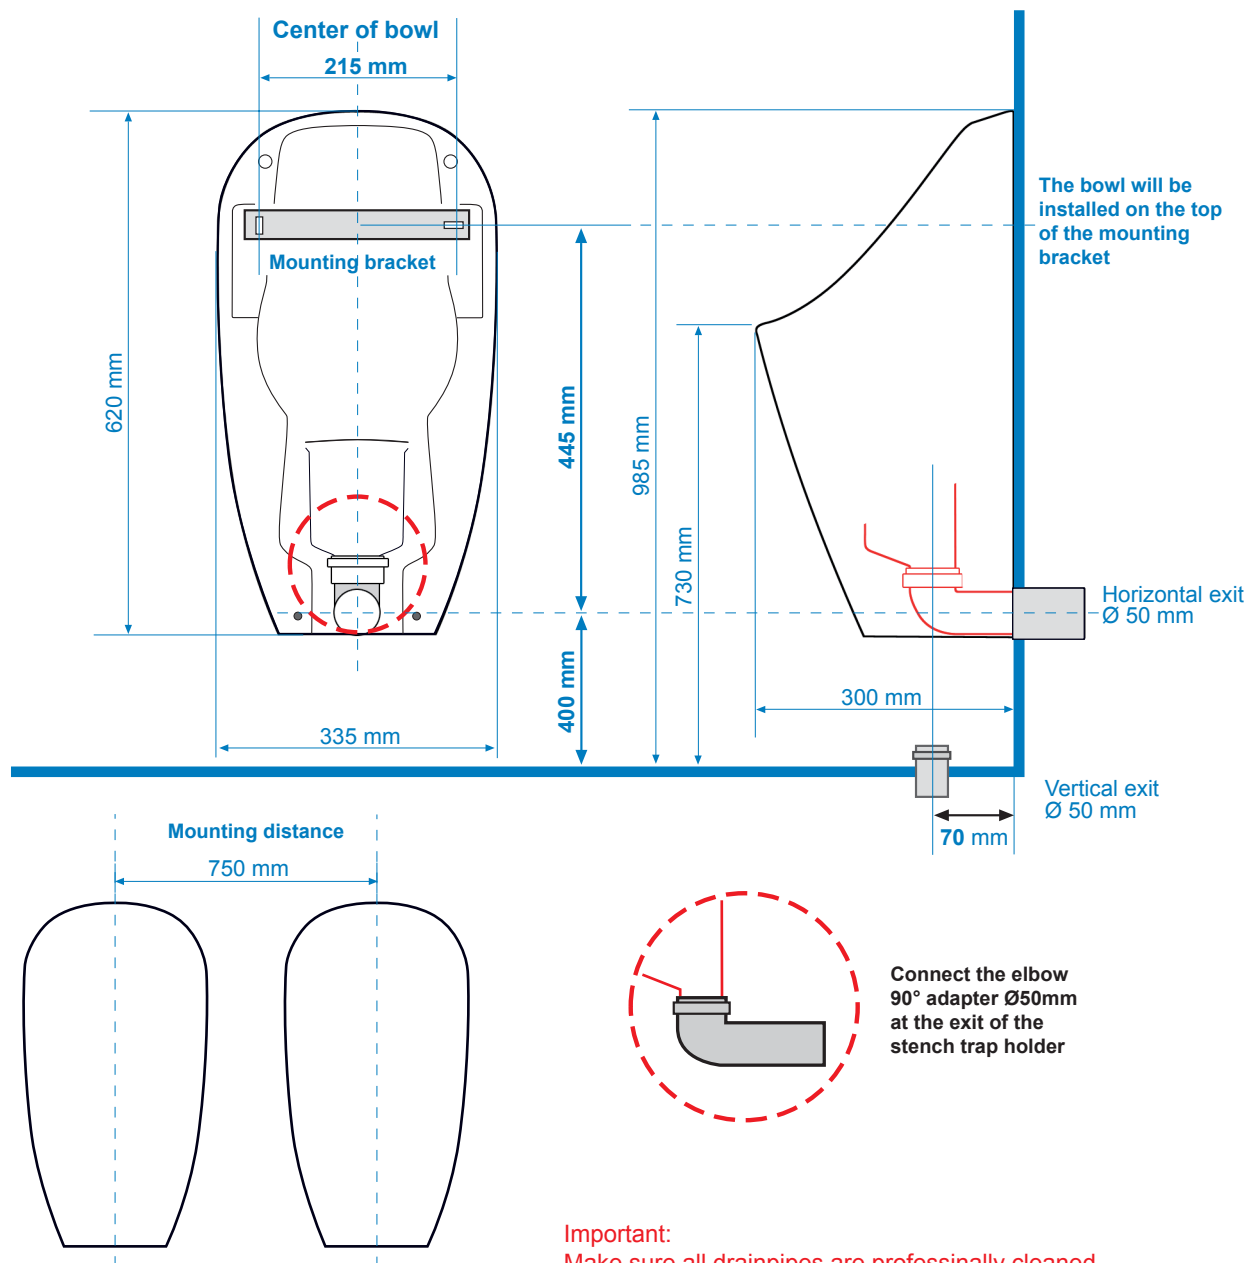

URIMAT ceramiccompact

URIMAT®

URIMAT ceramiccompact
with mounting bracket and -kit,
stench trap insert, sieve and
90° elbow Conn Ø50,
Art.-No. 12.301

URIMAT Mounting Kit
dowels, screws, sieve
and mounting bracket
Art.-No. 57.301

Important:
Make sure all drainpipes are professionally cleaned
when replacing existing waterflushed urinals!